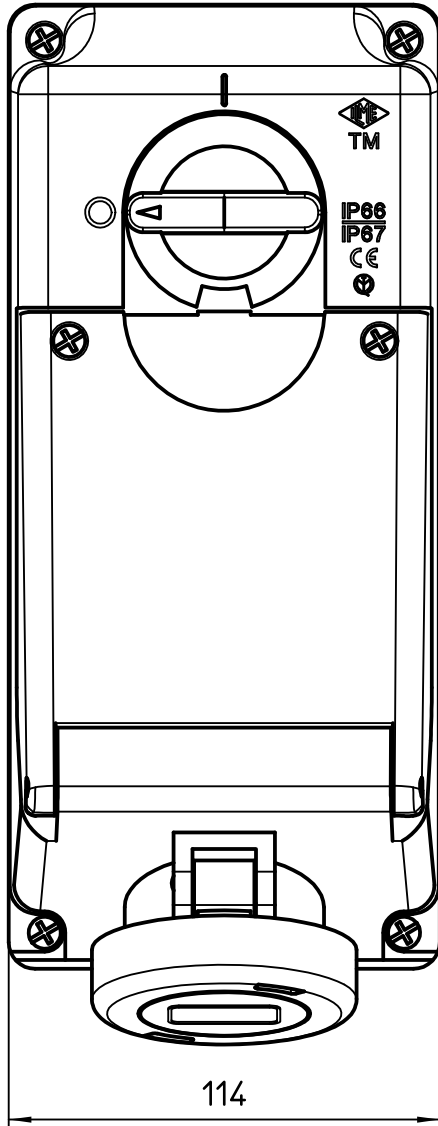

A

B

C

Diritti riservati All rights reserved

255

276

83

REV.	DATE	SIGNATURE

Dimensions in mm

Simplified representation with dimensions without tolerance

Original Size A4

Date 18/05/21

Sign. S. Diasparra

TM 1663 SIS
16A-2P+PE 6h 200-250V 50/60Hz interlocked switched socket-outlet
with 10x38 sectionable fuse carrier without back box

Scale
1:2